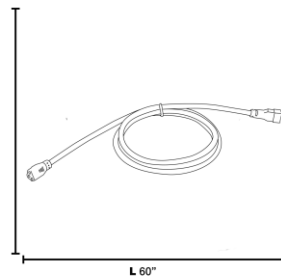

Stock Code: **794CON-WHT**

Collection: IntelLED

PRODUCT INFORMATION

Base: 794CON Parent: 794CON
Mounting Type: N/A UPC: 641594195743
Finish: N/A
Diffuser: White

PRODUCT MEASUREMENTS

FIXTURE	BACKPLATE / CANOPY
Length: 60"	Length
Width:	Width:
Diameter	Diameter:
Height:	Height:
Extension:	
Overall Height:	

TECHNICAL SPECIFICATIONS

SPECIFICATIONS

Frame Material: Copper	
Diffuser Material: Plastic	
Lamping Type: N/A	Jbox: N/A
Lamping Base: N/A	Lamp Wattage: N/A
Lamp Quantity: N/A	Total Wattage: N/A
Voltage: N/A	Lamps Included: No

Additional Notes:

Project Name: _____
 Location: _____
 Type: _____
 Quantity: _____
 Notes: _____

LINE DRAWING

IES FILE

In addition to Access Lighting's purchase and warranty terms and conditions, by signing below or placing an order, you agree that you are authorized to bind the entity placing any order and acknowledge the following: All of sizes and measurements are approximate and all images are for illustrative purposes only. In the event of an inconsistency, the "Product Measurements" section controls. There also may be slight differences in the colors and designs compared to the displayed and printed images.